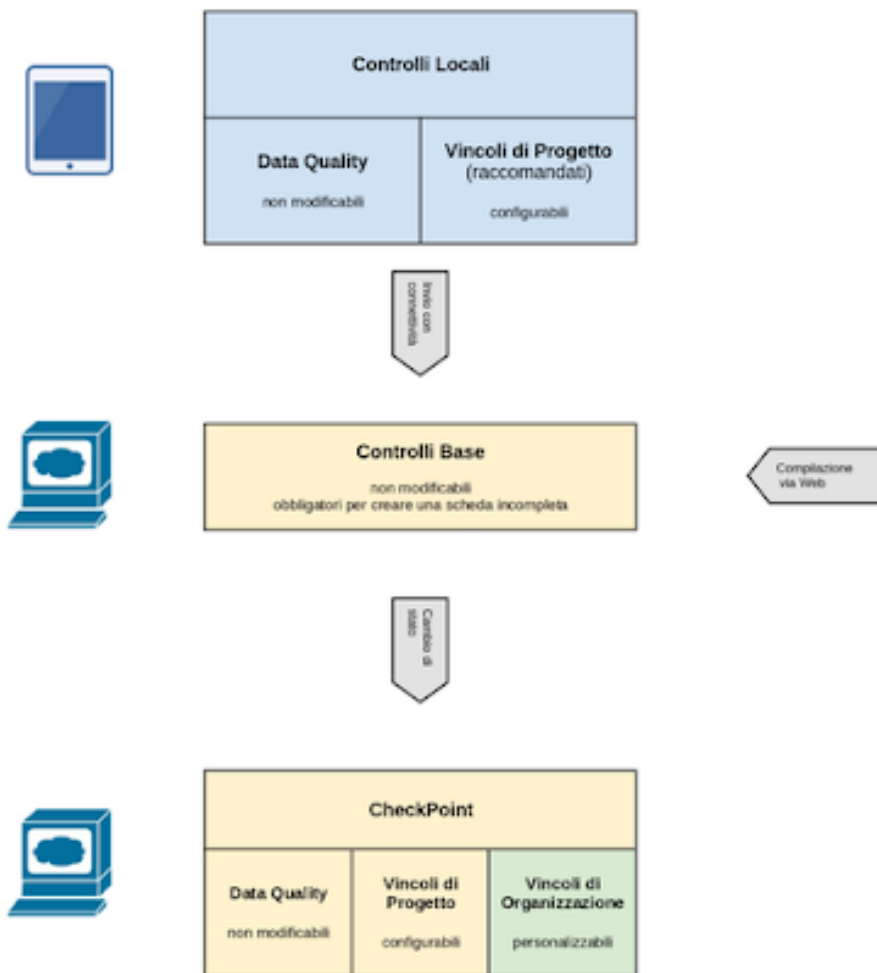

Schema Controlli

Controlli e Vincoli applicazione Metaface

Revision #4

Created 2026-02-03 12:23:40 UTC by Anoushiravan Dejbakhsh

Updated 2026-02-18 09:02:39 UTC by Anoushiravan Dejbakhsh